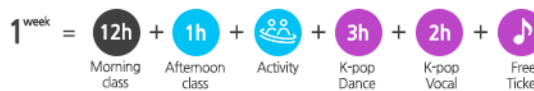

2018 Fees

Event prices!

Special events are underway in celebration of Rolling Korea's successful expansion. All classes and packages are on special discounts. Don't miss out on this great opportunity!

Regular K-pop Course

₩ KRW

Number of weeks	Fee per week	Fee per week	Event price
1 week	₩690,000	₩490,000	Event price
2 weeks	₩465,000	₩365,000	Event price
3 weeks	₩407,000	₩340,000	Event price
4-7 weeks	₩362,500	₩312,500	Event price
8-11 weeks	₩337,500	₩287,500	Event price
12-52 weeks	* Long-term special price		

※ This course fee includes all activity fees.
※ You can register up to 52 weeks.