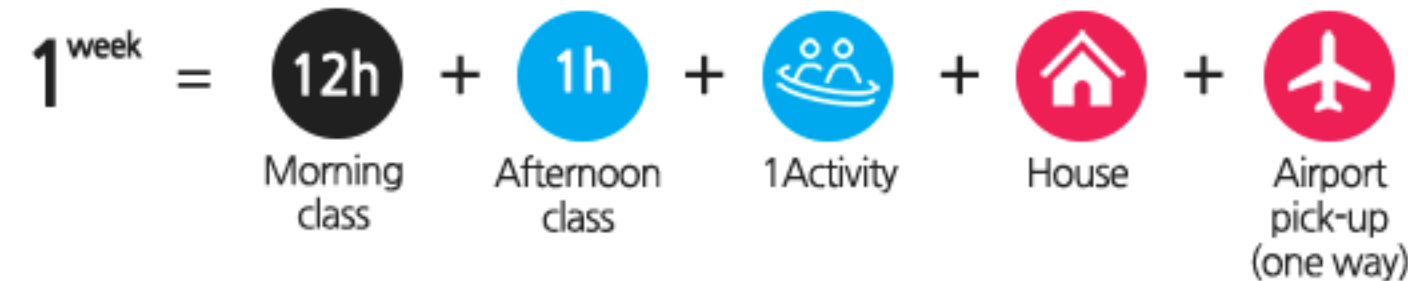

2019 Fees

All-Inclusive Packages

Event prices!

Package Regular Korean Course

₩ KRW

Special Weeks*

Number of weeks	Fee per week Event price					
	Rolling House (share house)			Gositel	Guesthouse	
	Single room	Twin room	Triple room	Single room	Single room	Twin room
1 week	-	-	-	₩880,000	₩1,080,000	₩980,000
2 weeks	-	-	-	₩640,000	₩890,000	₩740,000
3 weeks	-	-	-	₩527,000	₩727,000	₩660,000
4-52 weeks	₩470,000	₩445,000	₩445,000	₩445,000	₩620,000	₩520,000

- Jul 1 - Aug 30 : Summer Camp
- Dec 23 - Jan 3 2020 : Year-End and New Year

- A fee of **100,000 won** per week will be added during the Year-End and New Year period.
- A fee of **70,000 won** per week will be added during the Summer Camp period.

※ You can apply for Rolling House every 4 weeks.
※ You can register up to 52 weeks.

Package Intensive Korean Course

₩ KRW

Number of weeks	Fee per week Event price					
	Rolling House (share house)			Gositel	Guesthouse	
	Single room	Twin room	Triple room	Single room	Single room	Twin room
1 week	-	-	-	₩980,000	₩1,180,000	₩1,080,000
2 weeks	-	-	-	₩740,000	₩990,000	₩840,000
3 weeks	-	-	-	₩610,000	₩810,000	₩744,000
4-52 weeks	₩520,000	₩495,000	₩495,000	₩495,000	₩670,000	₩570,000

※ You can apply for Rolling House every 4 weeks.
※ You can register up to 52 weeks.