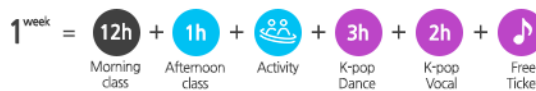

2018 Fees

Event prices!

Special events are underway in celebration of Rolling Korea's successful expansion. All classes and packages are on special discounts. Don't miss out on this great opportunity!

Regular K-pop Course

₩ KRW

Number of weeks	Fee per week	Fee per week	Event price
1 week	₩690,000	₩490,000	Event price
2 weeks	₩465,000	₩365,000	Event price
3 weeks	₩407,000	₩340,000	Event price
4-7 weeks	₩362,500	₩312,500	Event price
8-11 weeks	₩337,500	₩287,500	Event price
12-52 weeks	* Long-term special price		

※ This course fee includes all activity fees.
※ You can register up to 52 weeks.